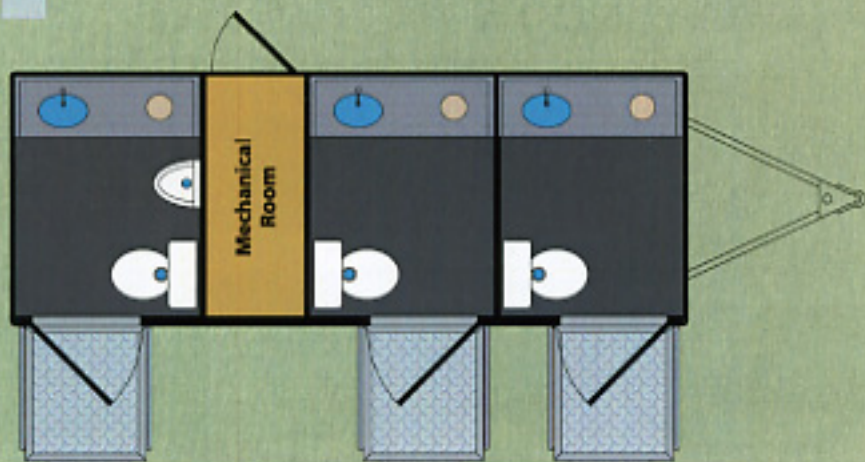

Perfect for weddings, golf outings, corporate functions or any special events

Floorplan

Comfort Elite III Exterior Features

- Fold-Down ATP steps with aluminum railings
- LED porch light & occupancy indicator light
- Fresh water
- 20 Amp receptacle required
- Roof mounted A/C & heat
- Generator supplied upon request

The Comfort Elite portable restroom features three fully self-contained restrooms outfitted much like your guests might find in their own home. Each station offers complete privacy, no stalls or side-by-side urinals. The durable and attractive pristine white interiors project an ambience of ultra cleanliness.

Standard Features - Restroom Module

- Stereo CD music piped into each unit
- Self-closing sink faucet
- Soap dispenser
- Mirror
- Ceramic china pedal flush toilet
- Auto flush ceramic china urinal (male & female use)
- Toilet paper holder
- Sanitary supply receptacle (separate male & female)
- Paper towel dispenser
- Waste basket
- Smooth, tear resistant laminated interior walls
- Non-slip rubber floor
- Winterization kit to -18°

Running water and flushing toilets

Maxim 3000
for special events

The Breeze Wash Stand

Maxim 3000
Flush & Wash for special events

Storage Containers

- Ground level storage
- 8x8x20
- Windproof
- Waterproof
- Mouse-Proof
- Used for:
 - Construction
 - Re-Model
 - Records Storage
 - Supplies